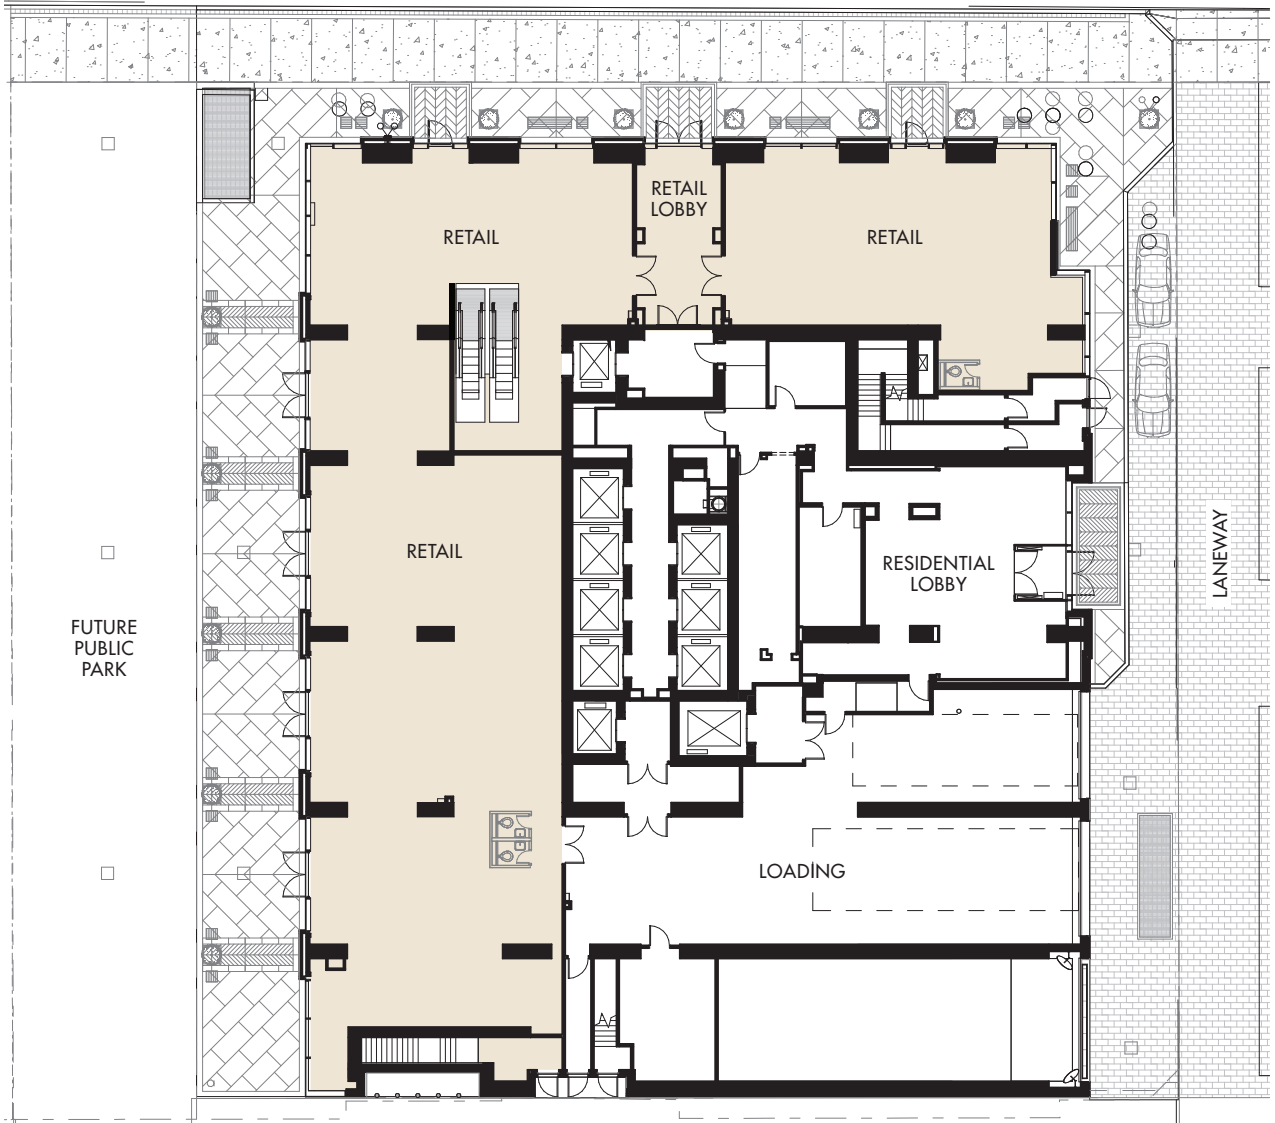

11|YV

11 YORKVILLE • TORONTO

GROUND FLOOR RETAIL

7,588 SQ. FT.

YORKVILLE AVENUE

RIO CAN
LIVING

METROPIA