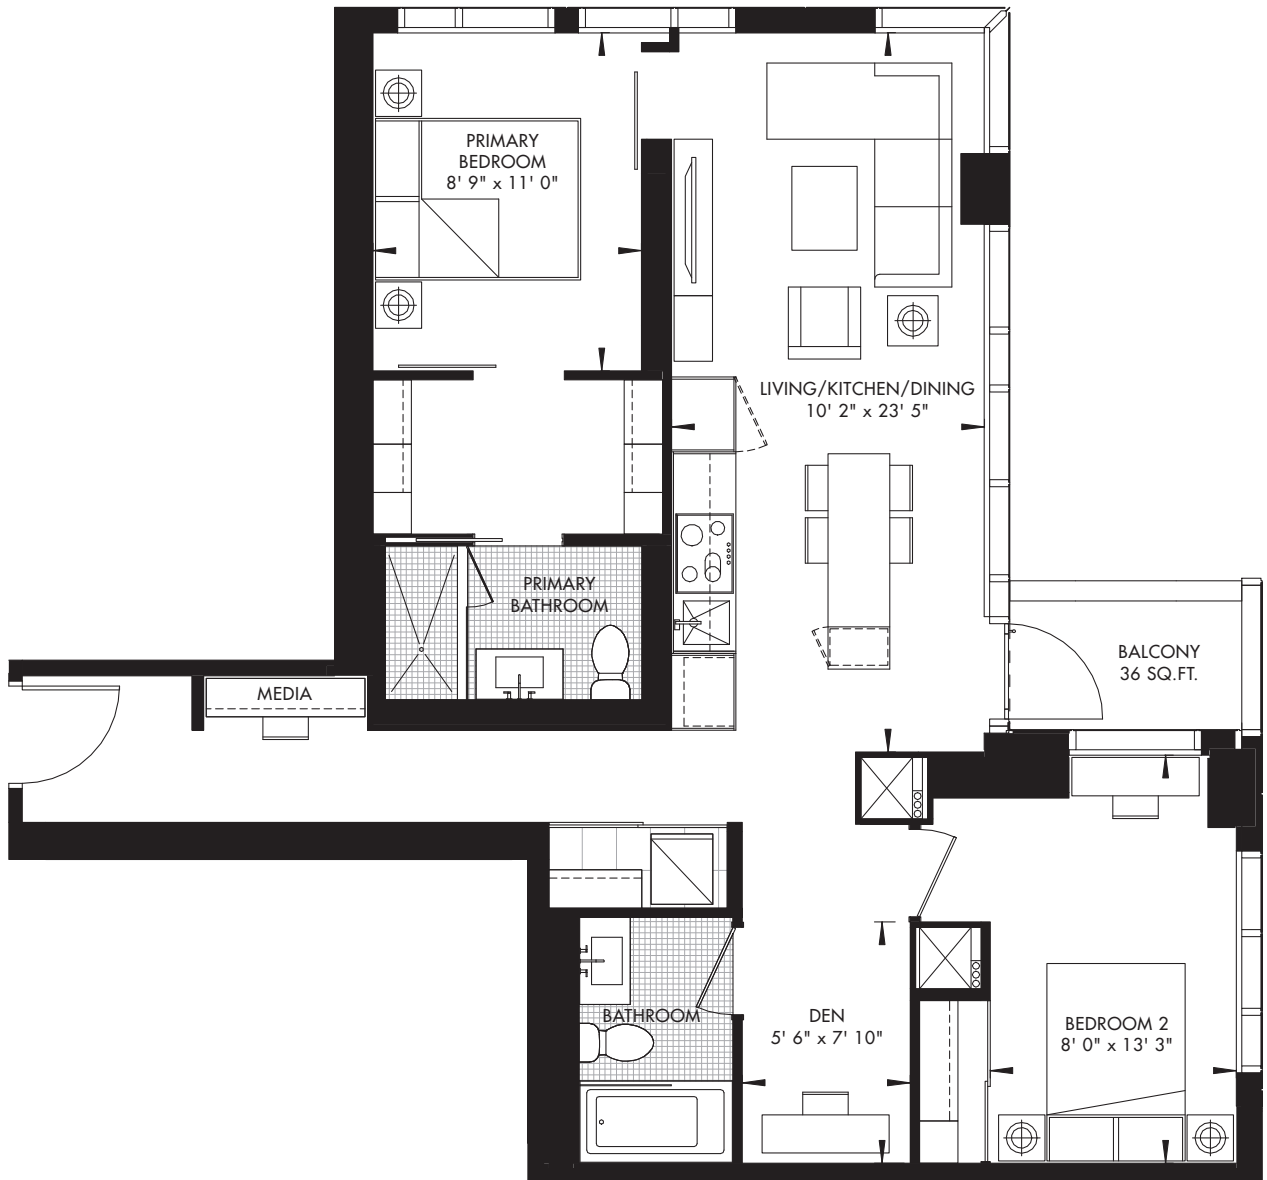

11|YV

11 YORKVILLE • TORONTO

YORKVILLE 75

2 BED + DEN + MEDIA 945 SQ. FT.

LEVEL 29 – UNIT 05
CRU RESIDENCES

RIO CAN
LIVING

METROPIA

CAPITAL
DEVELOPMENTS