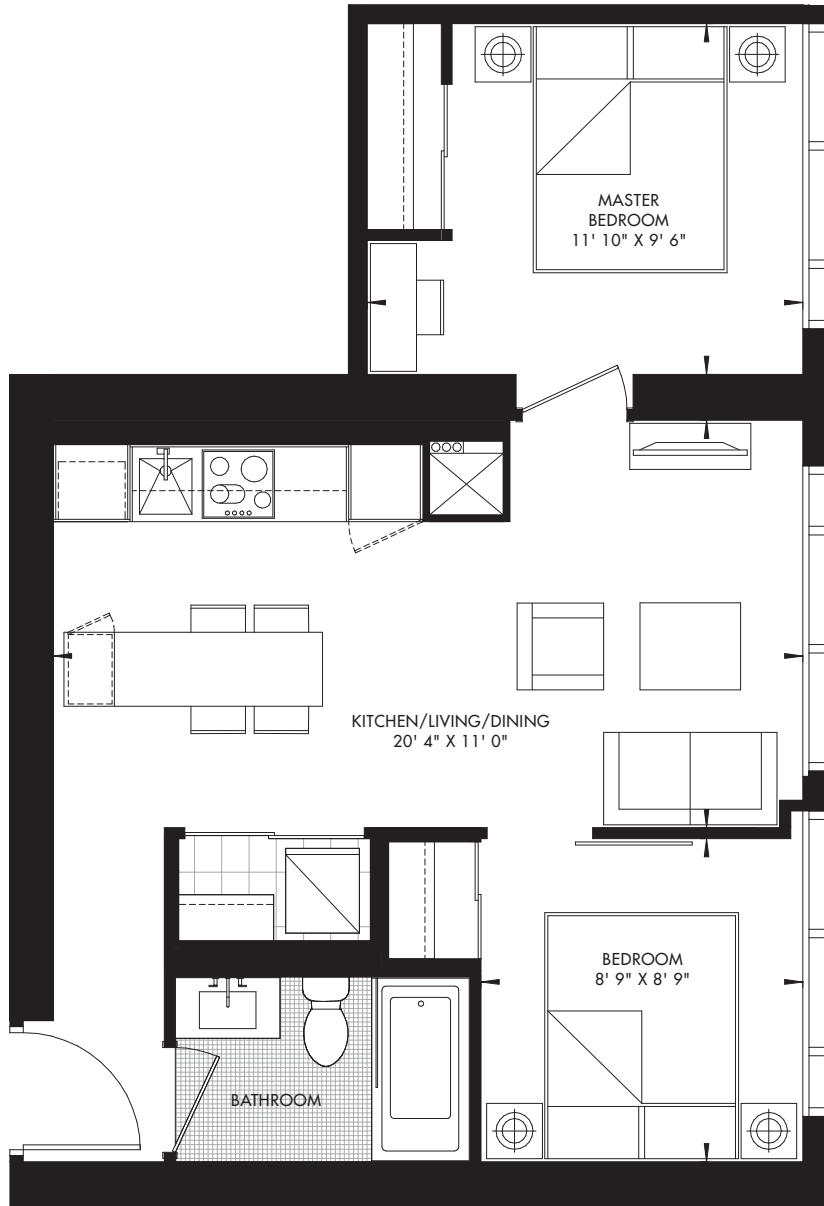

11|YV
11 YORKVILLE • TORONTO

YORKVILLE 74
2 BED 610 SQ. FT.

LEVEL 55-60
GRAND CRU RESIDENCES

RIOCAN
LIVING

METROPIA

CAPITAL
DEVELOPMENTS