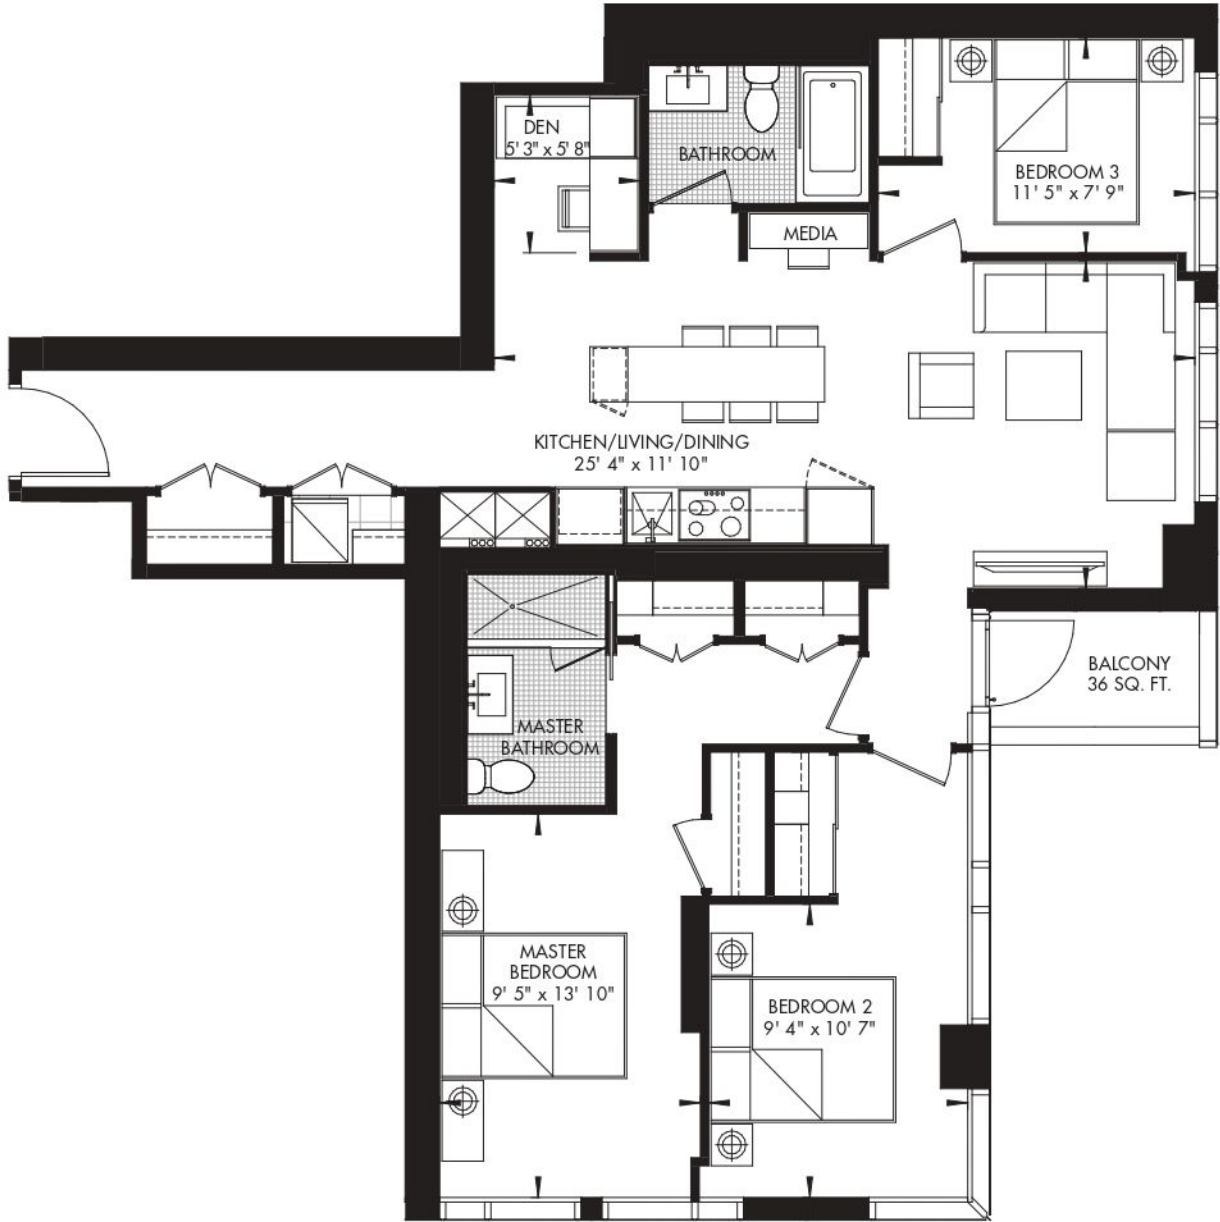

11|YV
11 YORKVILLE • TORONTO

YORKVILLE 46

3 BED + DEN + MEDIA 1163 SQ. FT.

LEVEL 29 – UNIT 06
CRU RESIDENCES

RIO CAN
LIVING

METROPIA

CAPITAL
DEVELOPMENTS