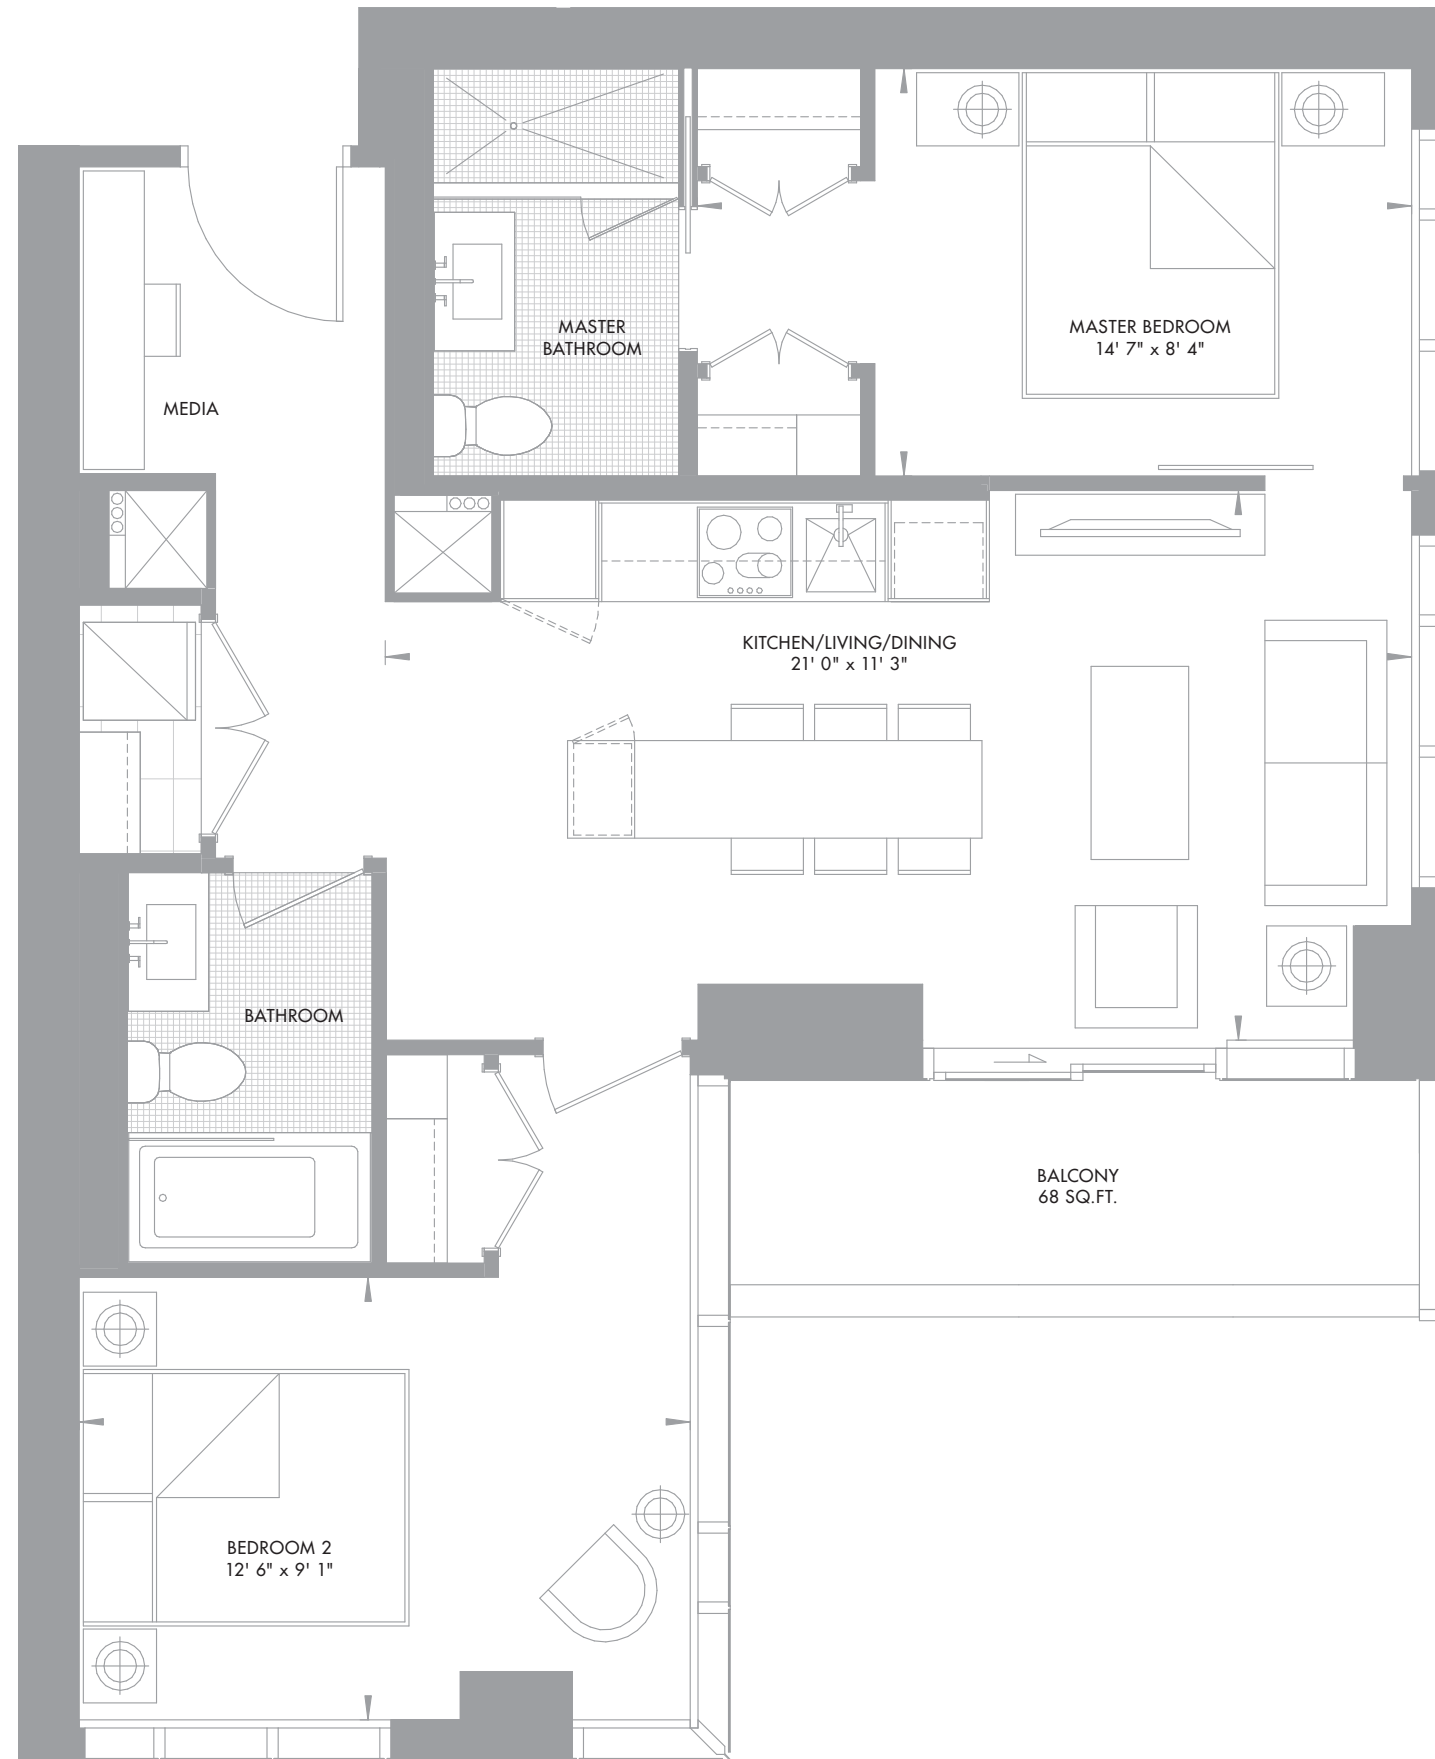

11YV PENTHOUSES

PH 06

2 BEDROOM + MEDIA + 2 BATHROOM
792 SQ.FT.

PENTHOUSE UNIT 06
FLOOR 61-62

RIO CAN
LIVING

METROPIA

All areas and stated room dimensions are approximate. Floor area measured in accordance with Tarion requirements. Actual living area will vary from floor area stated. All illustrations are artist's concept. E. & O.E.