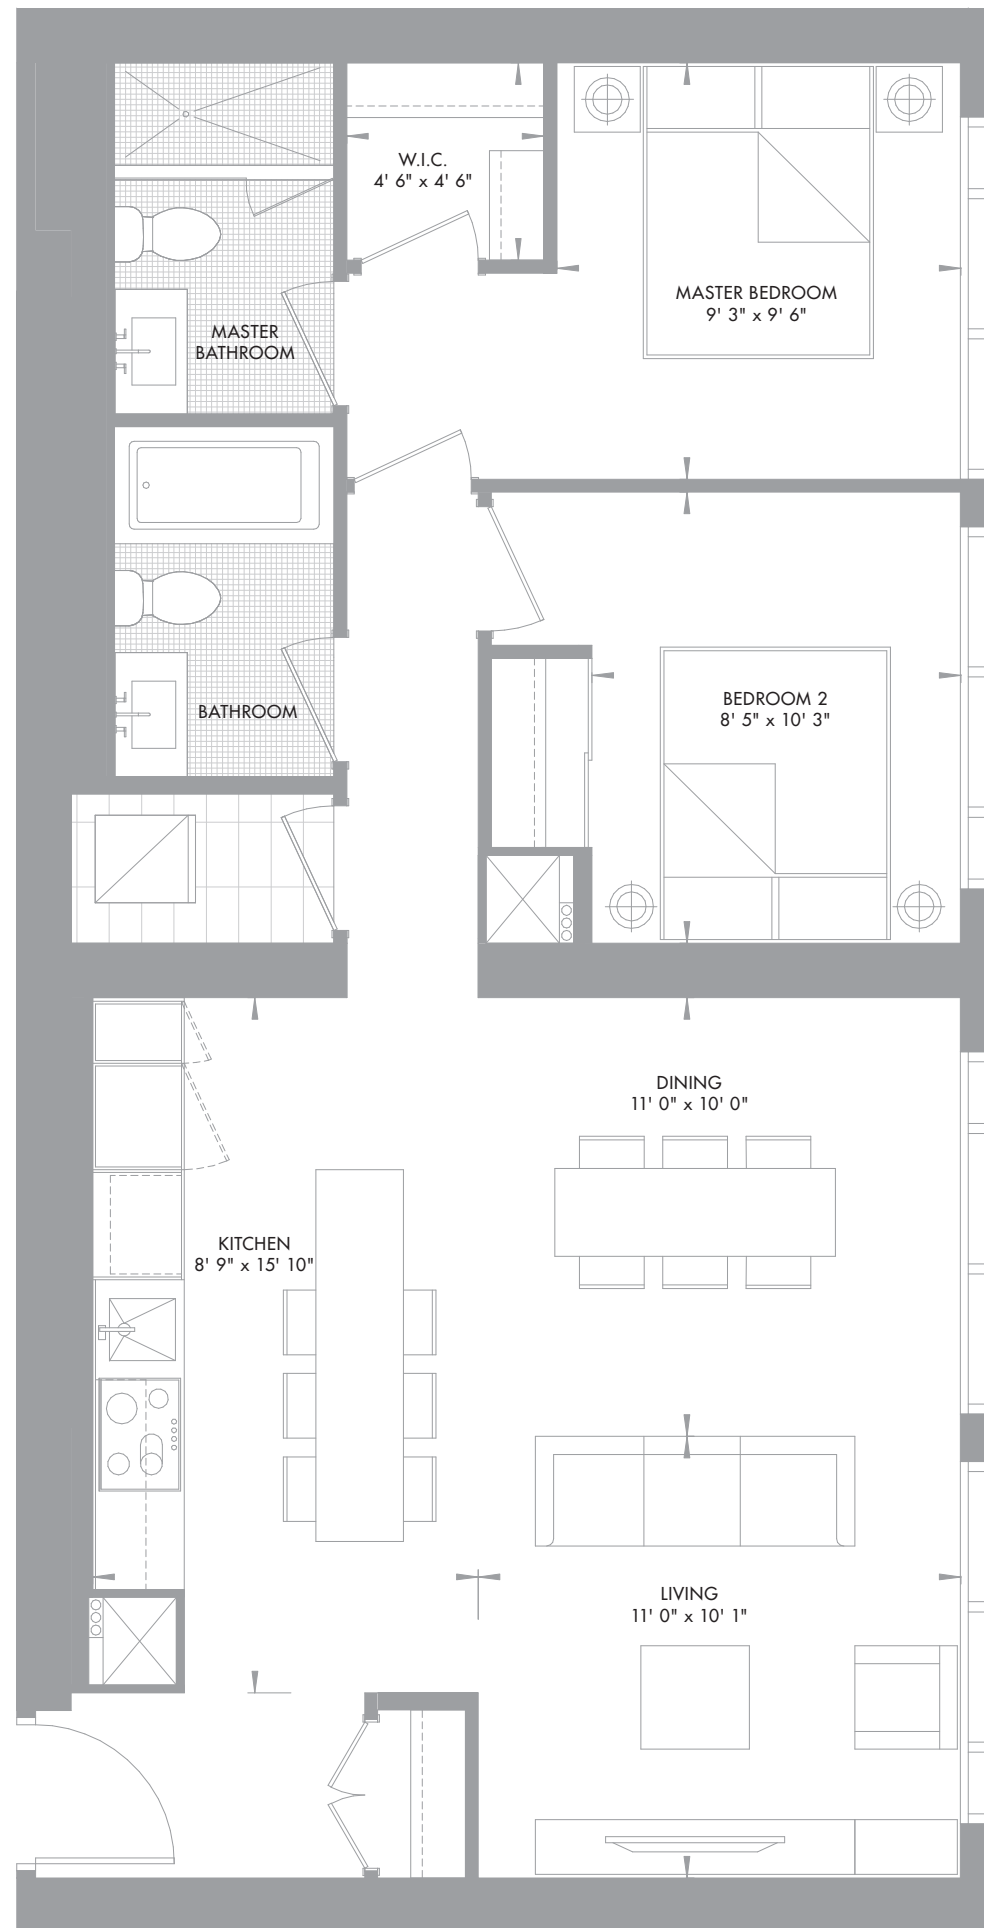

11YV PENTHOUSES

PH 05

2 BEDROOM + 2 BATHROOM
954 SQ.FT.

PENTHOUSE UNIT 05
FLOOR 61-62

RIO CAN
LIVING

METROPIA

All areas and stated room dimensions are approximate. Floor area measured in accordance with Tarion requirements. Actual living area will vary from floor area stated. All illustrations are artist's concept. E. & O.E.