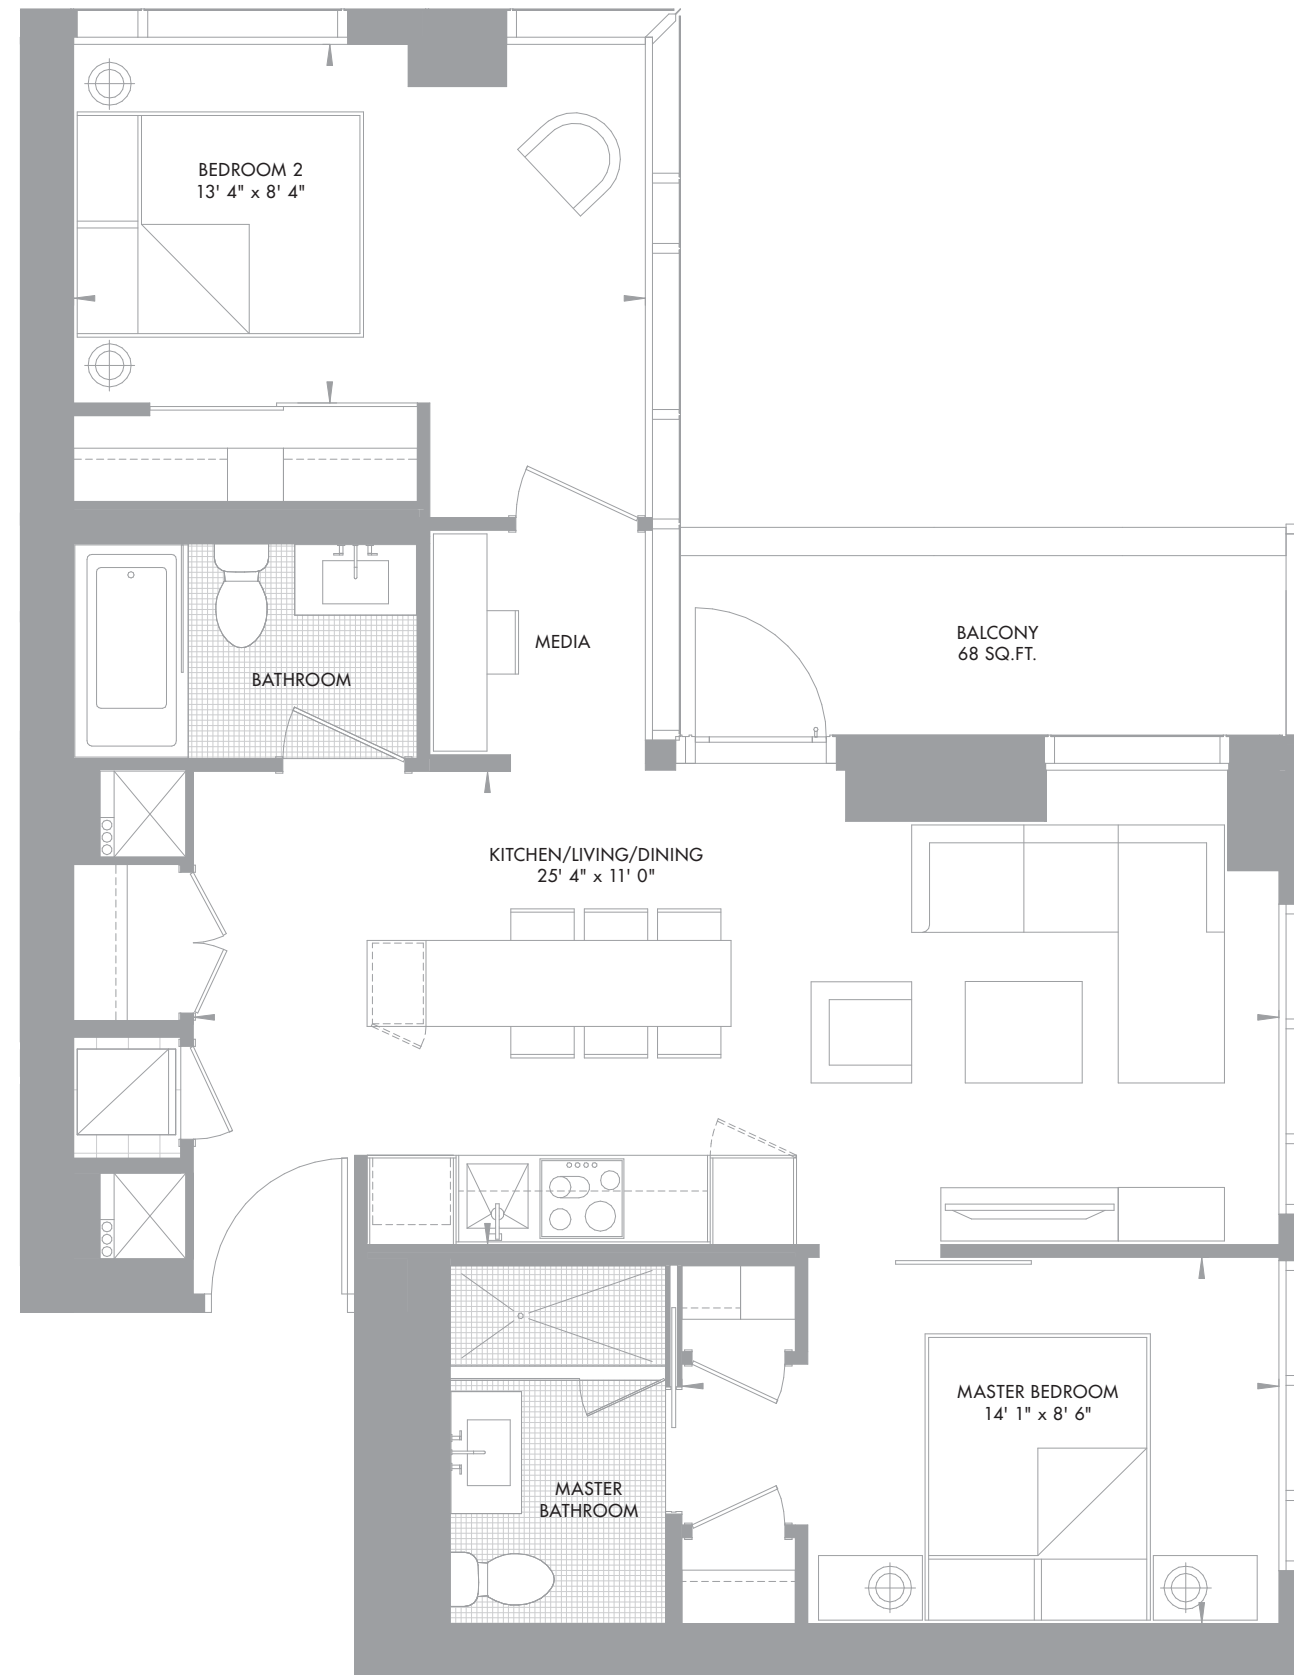

# 11YV PENTHOUSES

## PH 04

2 BEDROOM + MEDIA + 2 BATHROOM  
823 SQ.FT.

PENTHOUSE UNIT 04  
FLOOR 61-62

**RIO CAN**  
LIVING

**METROPIA**

All areas and stated room dimensions are approximate. Floor area measured in accordance with Tarion requirements. Actual living area will vary from floor area stated. All illustrations are artist's concept. E. & O.E.