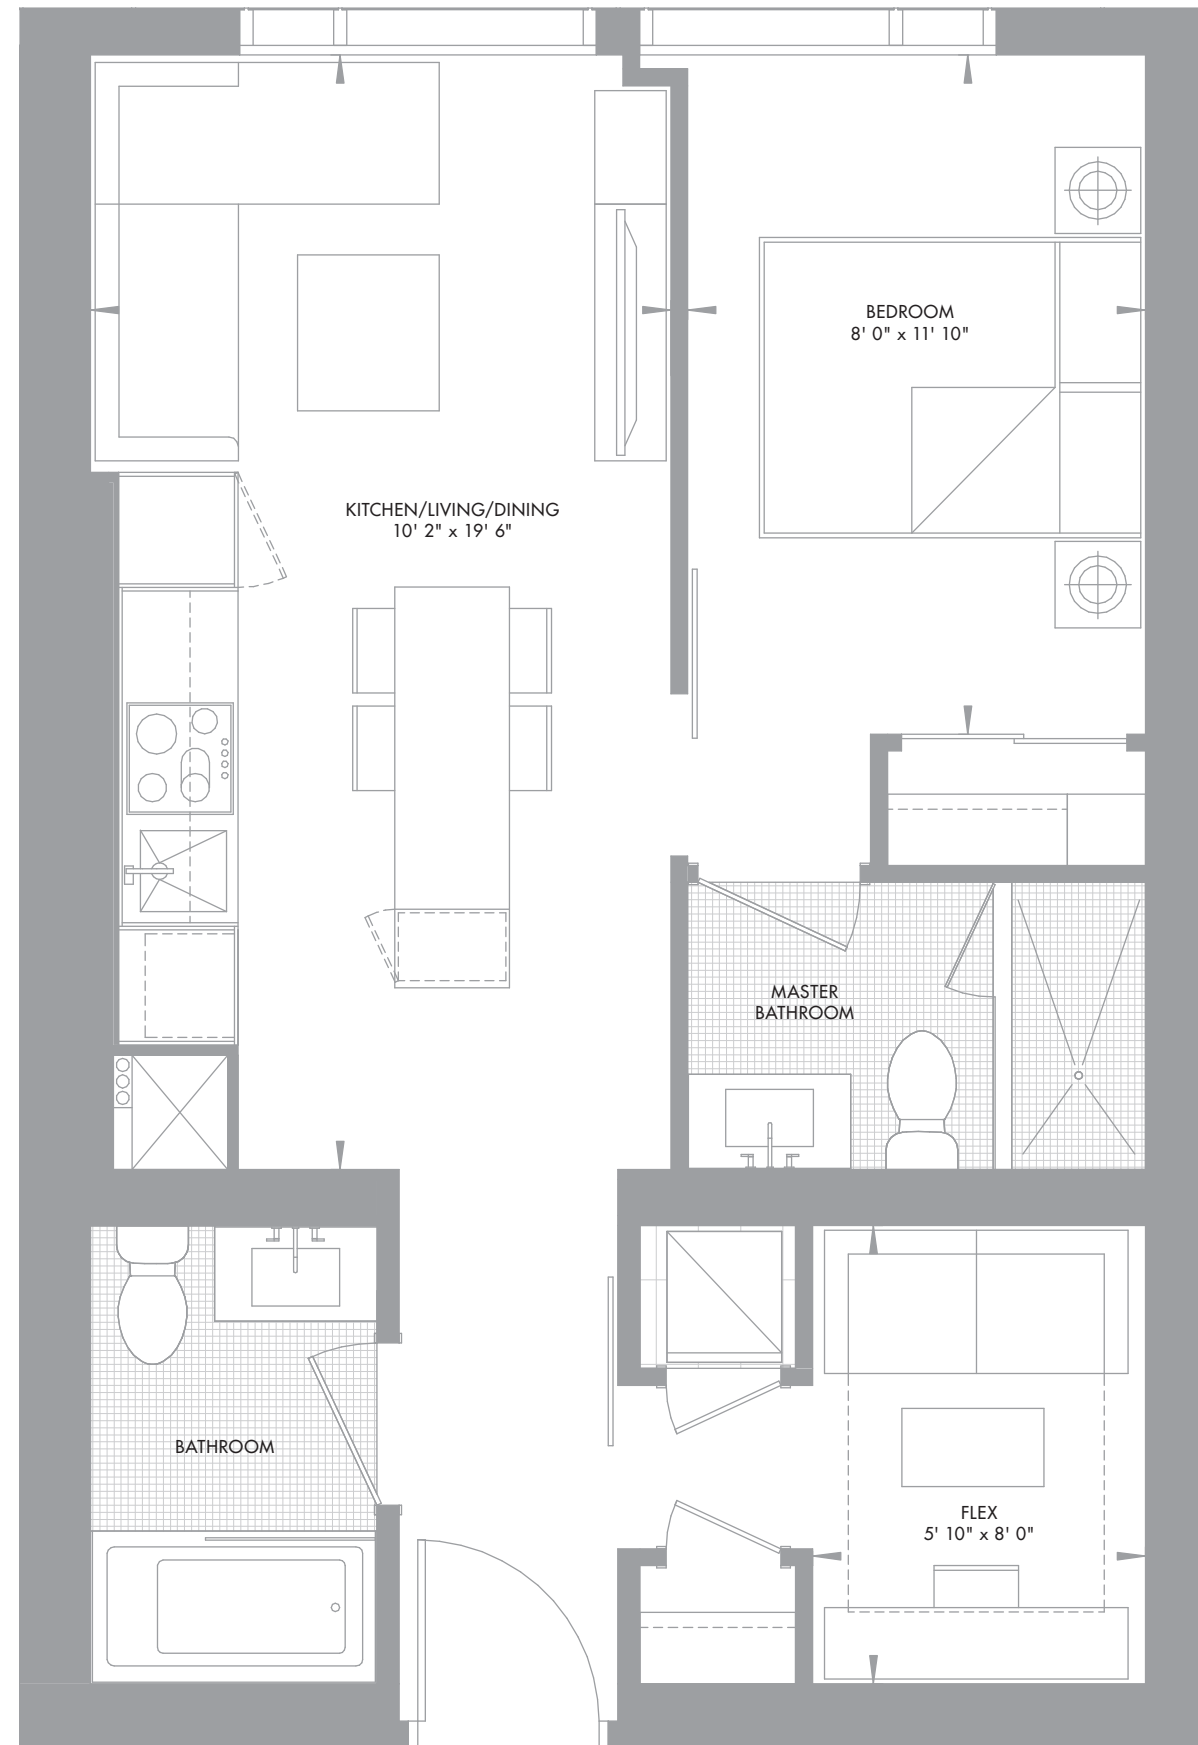

11YV PENTHOUSES

PH 03

1 BEDROOM + FLEX + 2 BATHROOM
597 SQ.FT.

PENTHOUSE UNIT 03
FLOOR 61-62

RIO CAN
LIVING

METROPIA

CAPITAL
DEVELOPMENTS

All areas and stated room dimensions are approximate. Floor area measured in accordance with Tarion requirements. Actual living area will vary from floor area stated. All illustrations are artist's concept. E. & O.E.