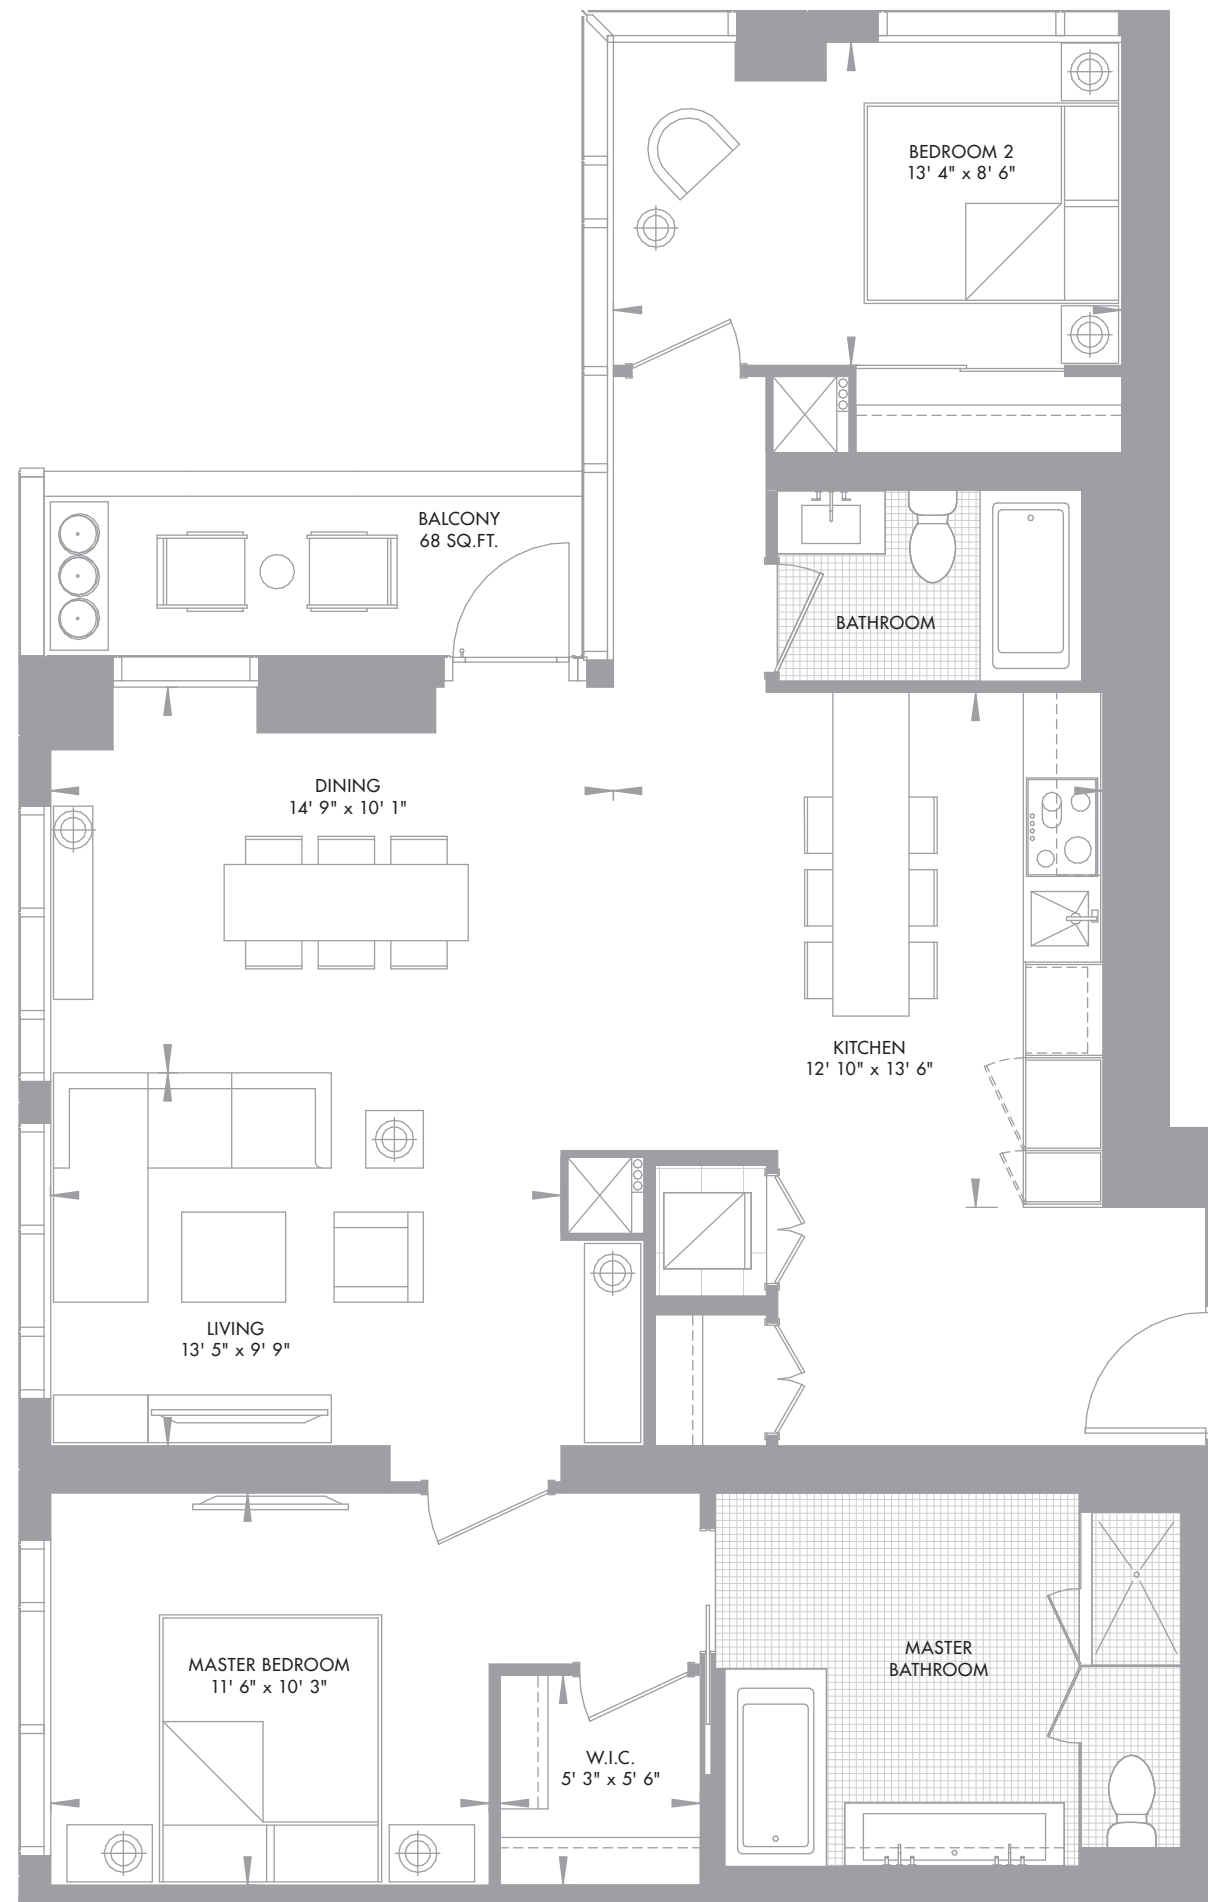

11YV PENTHOUSES

PH 02

2 BEDROOM + 2 BATHROOM
1,263 SQ. FT.

PENTHOUSE UNIT 02
FLOOR 61-62

RIO CAN
LIVING

METROPIA

All areas and stated room dimensions are approximate. Floor area measured in accordance with Tarion requirements. Actual living area will vary from floor area stated. All illustrations are artist's concept. E. & O.E.