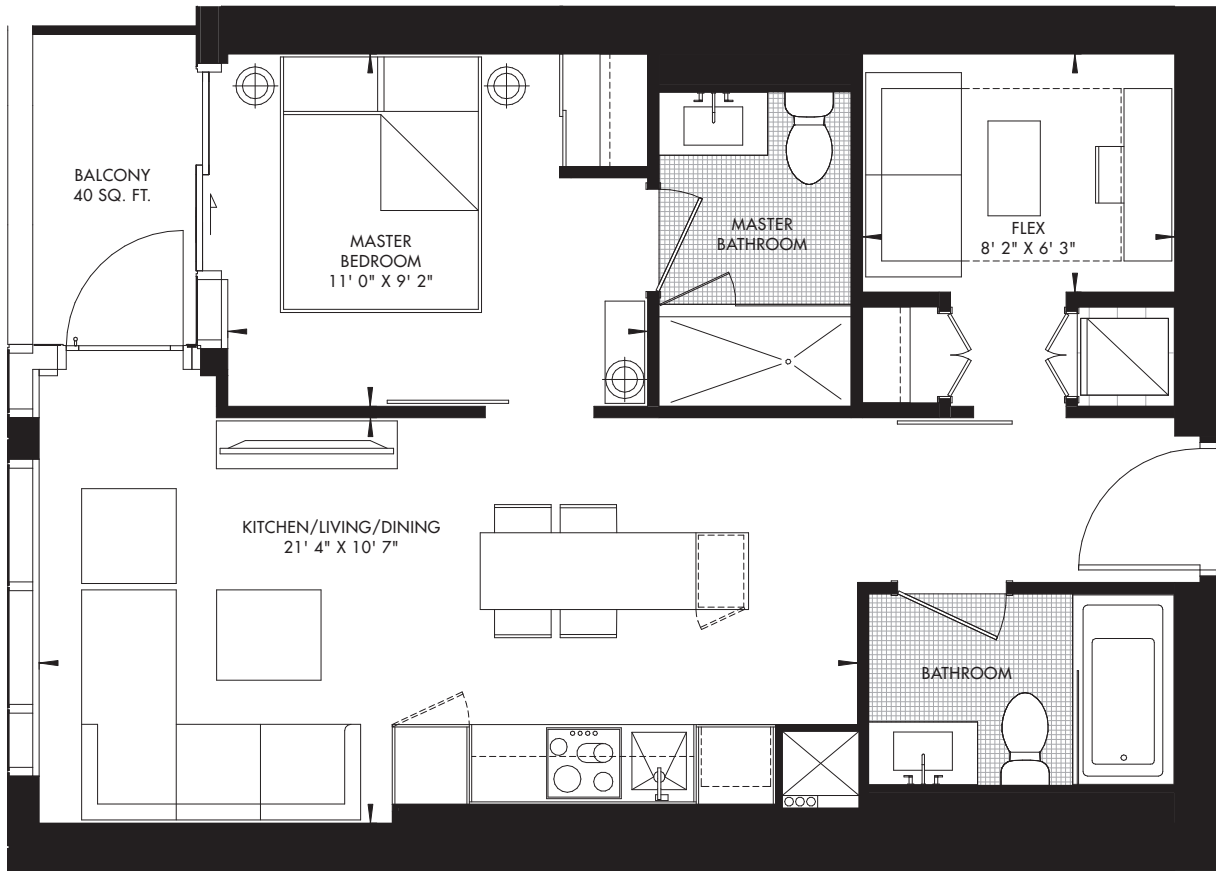

11|YV
11 YORKVILLE • TORONTO

YORKVILLE 26 ALTERNATE

1 BED + FLEX 631 SQ. FT.

LEVEL 44-62 - UNIT 10
PREMIER CRU RESIDENCES, GRAND CRU RESIDENCES

RIO CAN
LIVING

METROPIA

CAPITAL
DEVELOPMENTS