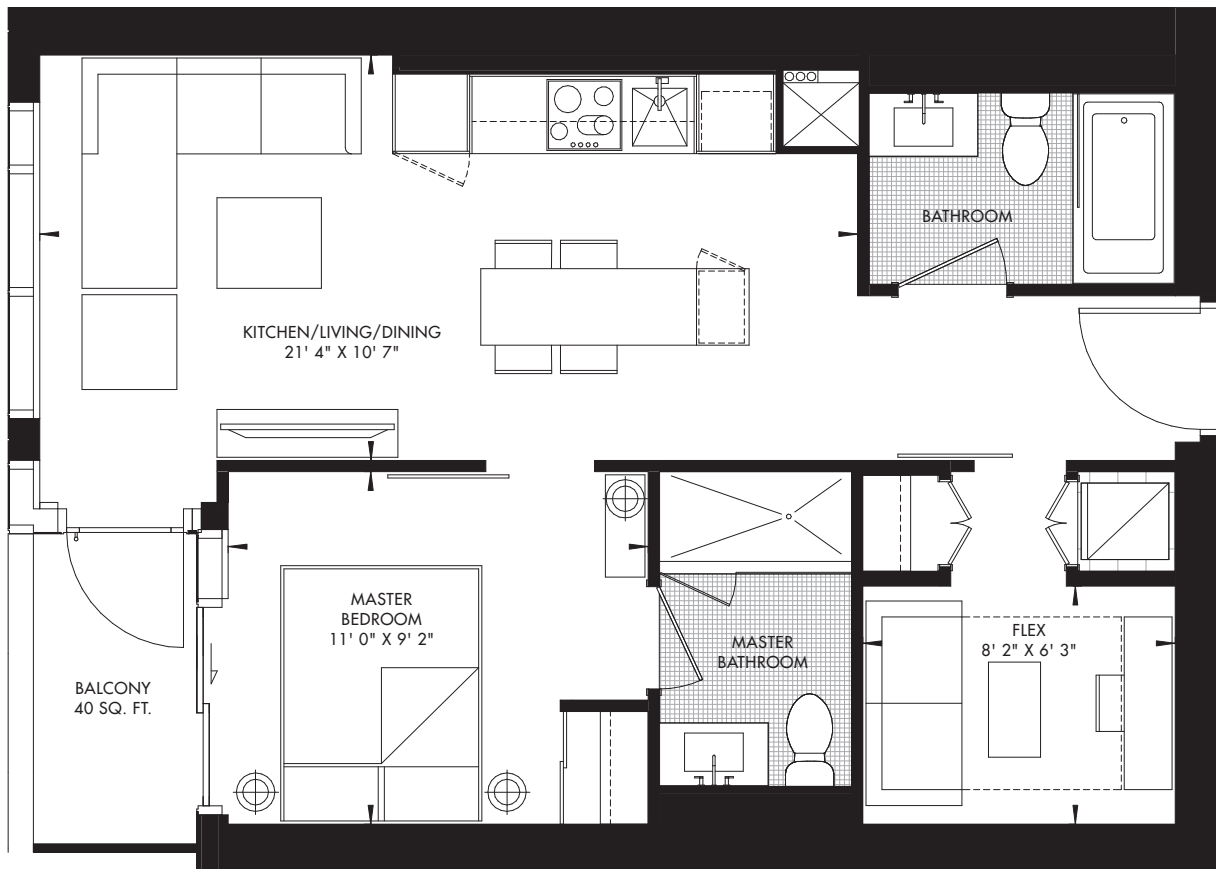

11|YV
11 YORKVILLE • TORONTO

YORKVILLE 25 ALTERNATE

1 BED + FLEX 631 SQ. FT.

LEVEL 44-62 - UNIT 01
PREMIER CRU RESIDENCES, GRAND CRU RESIDENCES

RIOCAN
LIVING

METROPIA