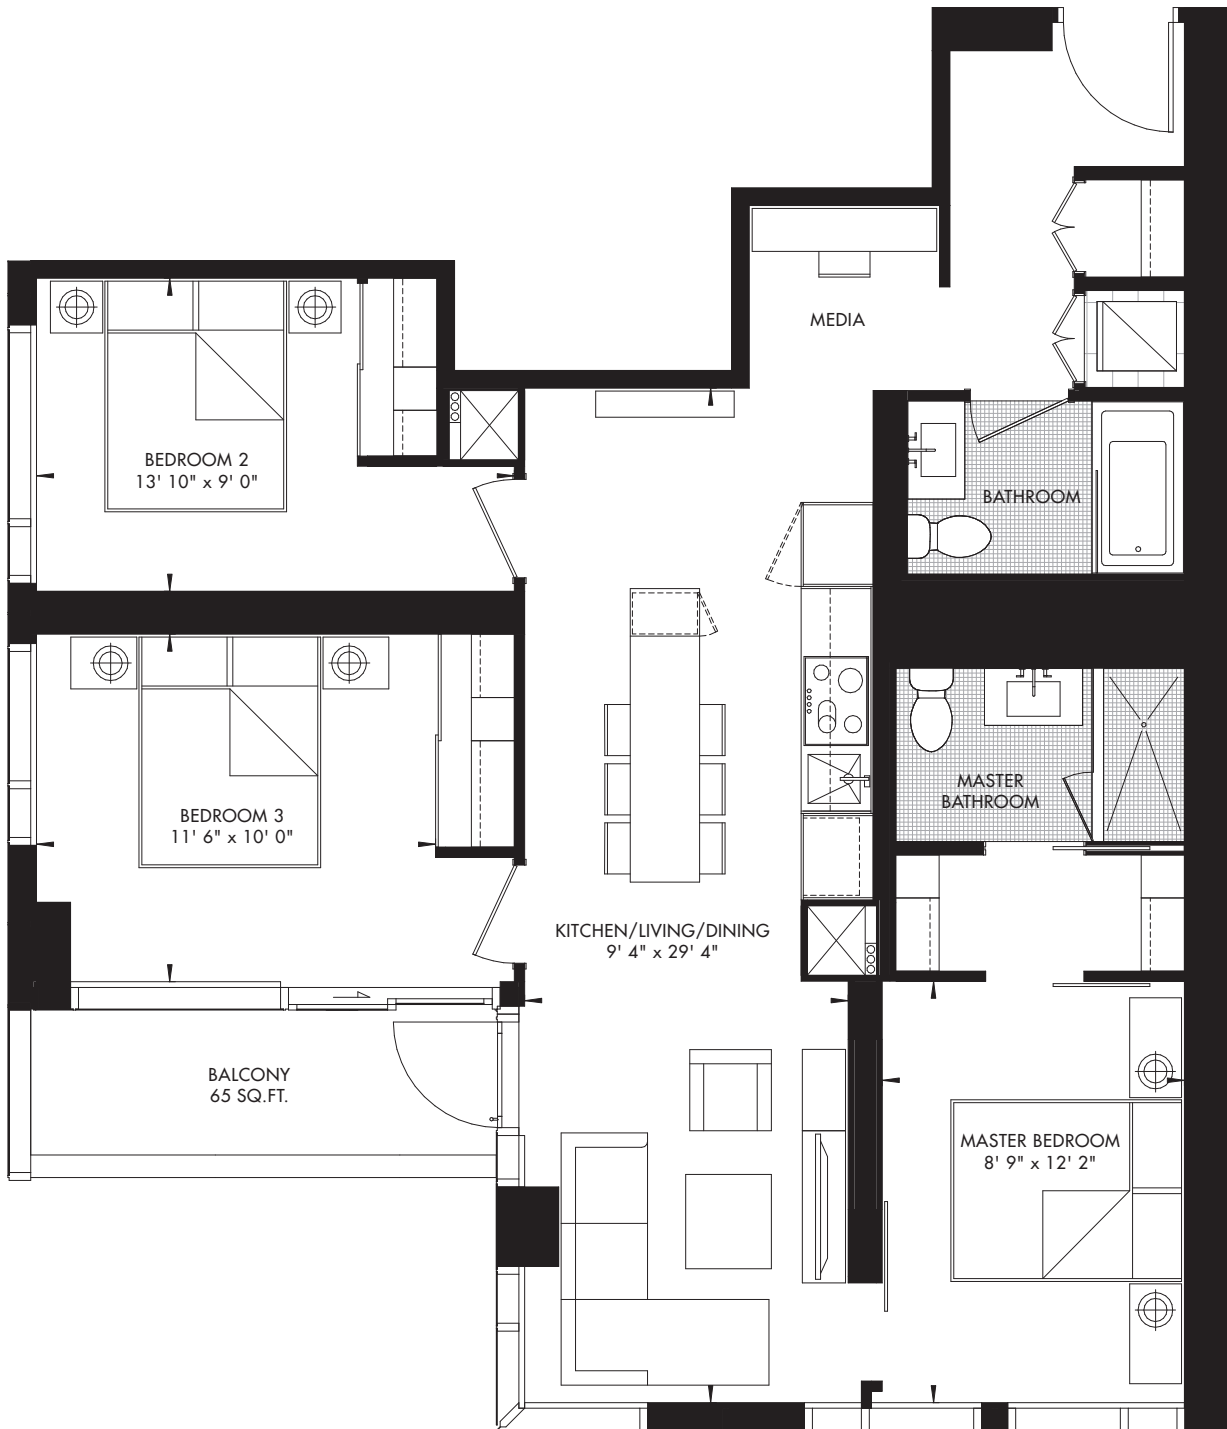

11|YV

11 YORKVILLE • TORONTO

YORKVILLE 43

3 BED + MEDIA 1037 SQ. FT.

LEVEL 11-23 - UNIT 12
CRU RESIDENCES

RIO CAN
LIVING

METROPIA