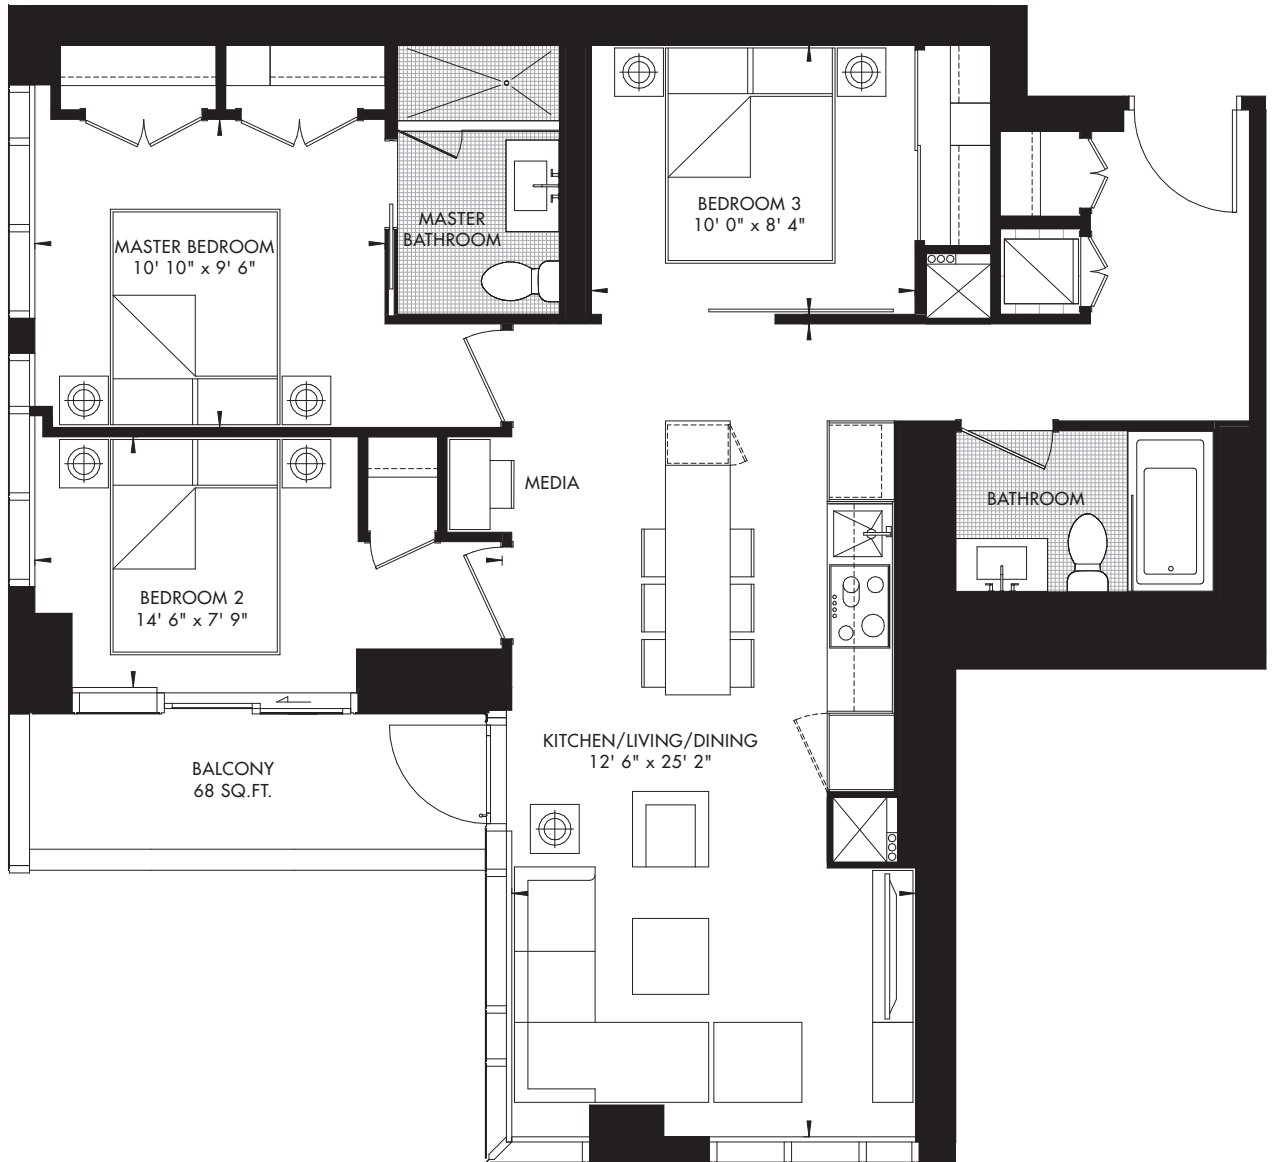

11|YV YORKVILLE 42

11 YORKVILLE • TORONTO

3 BED + MEDIA 987 SQ. FT.

LEVEL 44-62 - UNIT 09
PREMIER CRU RESIDENCES, GRAND CRU RESIDENCES

RIOCAN
LIVING

METROPIA

CAPITAL
DEVELOPMENTS