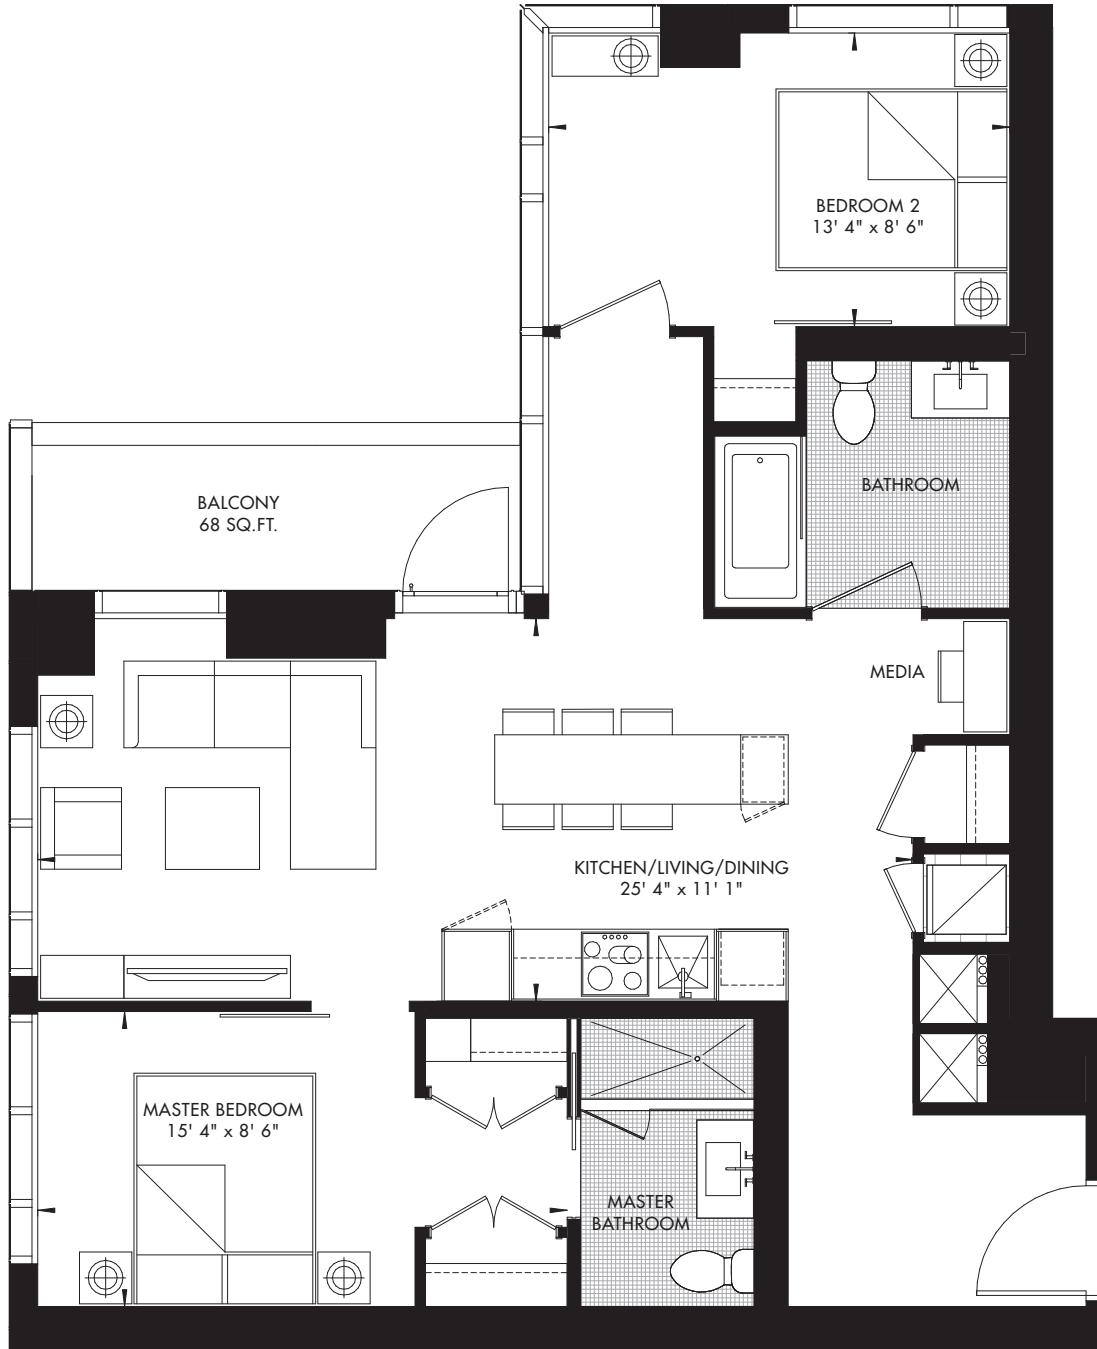

11|YV YORKVILLE 41

11 YORKVILLE • TORONTO

2 BED + MEDIA 896 SQ. FT.

LEVEL 44-62 - UNIT 02
PREMIER CRU RESIDENCES, GRAND CRU RESIDENCES

RIO CAN
LIVING

METROPIA