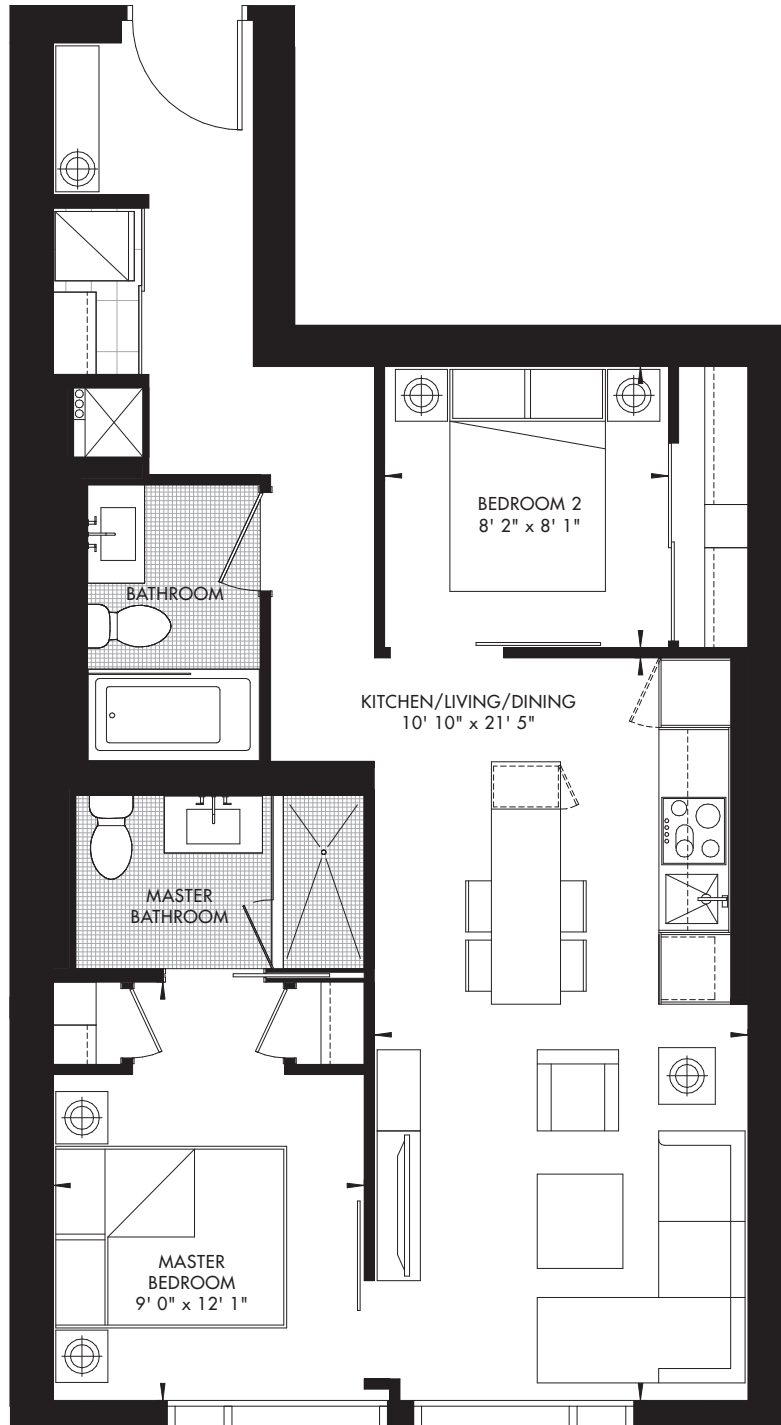

11|YV YORKVILLE 30

11 YORKVILLE • TORONTO

2 BED 750 SQ. FT.

LEVEL 24-28 – UNIT 10
CRU RESIDENCES

RIO CAN
LIVING

METROPIA