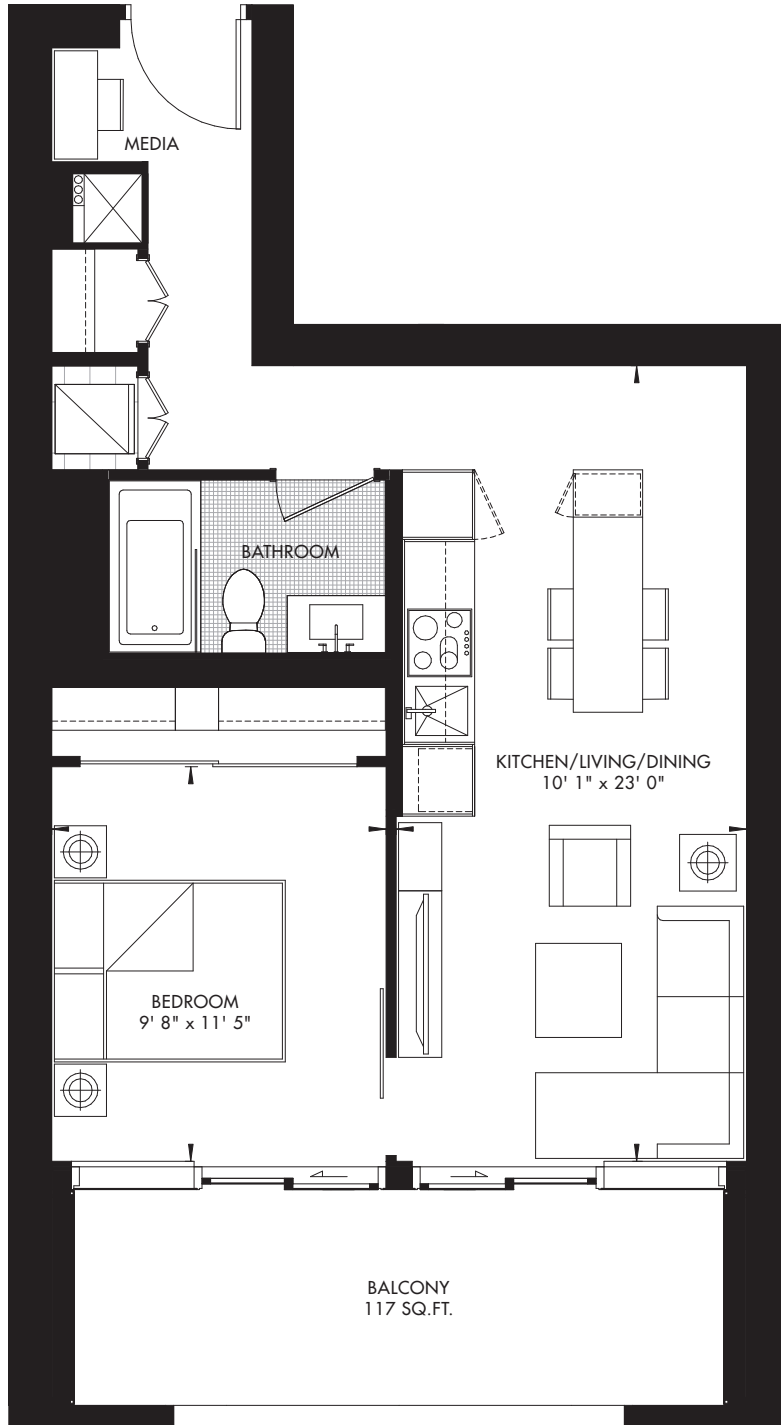

11|YV

11 YORKVILLE • TORONTO

YORKVILLE 24

1 BED + MEDIA 603 SQ. FT.

LEVEL 10-23 - UNIT 11
CRU RESIDENCES

RIO CAN
LIVING

METROPIA