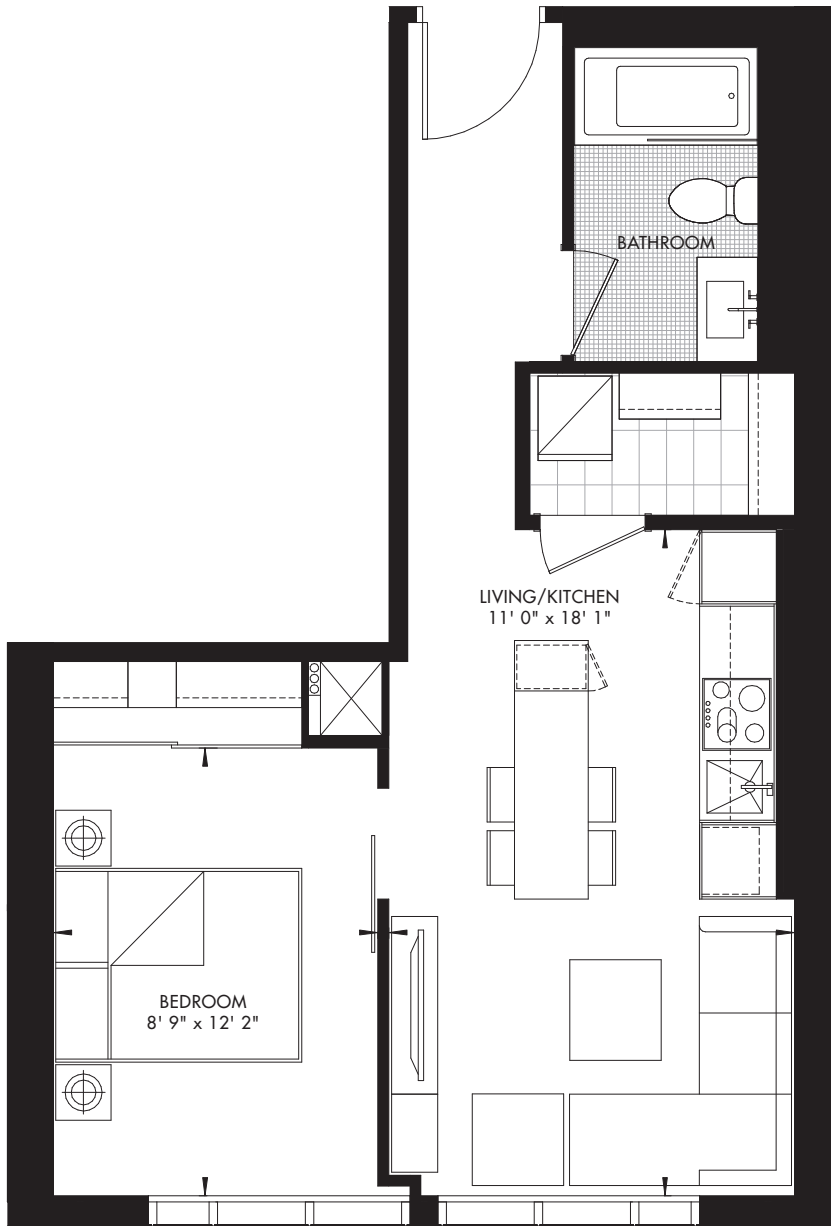

11|YV YORKVILLE 15

11 YORKVILLE • TORONTO

1 BED 530 SQ. FT.

LEVEL 31-62 - UNIT 08
CRU RESIDENCES, PREMIER CRU RESIDENCES, GRAND CRU RESIDENCES

RIO CAN
LIVING

METROPIA

CAPITAL
DEVELOPMENTS