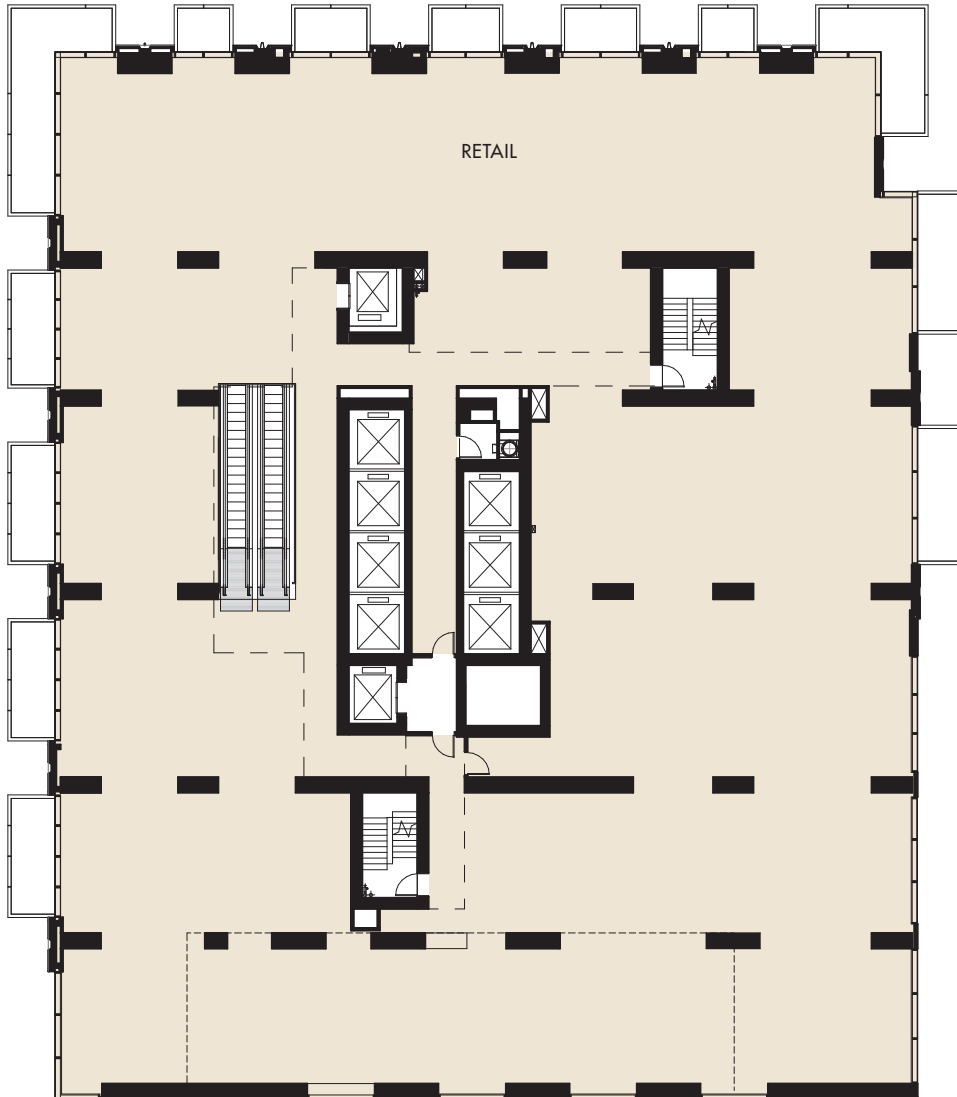

11|YV

11 YORKVILLE • TORONTO

SECOND FLOOR RETAIL

16,677 SQ. FT.

RIO CAN
LIVING

METROPIA

Prices and specifications subject to change without notice. E. & O.E. The dimensions shown on this plan are approximate only. Actual useable floor space within the unit may vary from any stated floor areas or dimensions on this plan. For more information on the method used for calculating the floor area of any unit reference should be made to builder bulletin no.22 Published by Tarion. The size, location and/or configuration of the windows and spandrel glass shown may be changed, varied or mirrored.